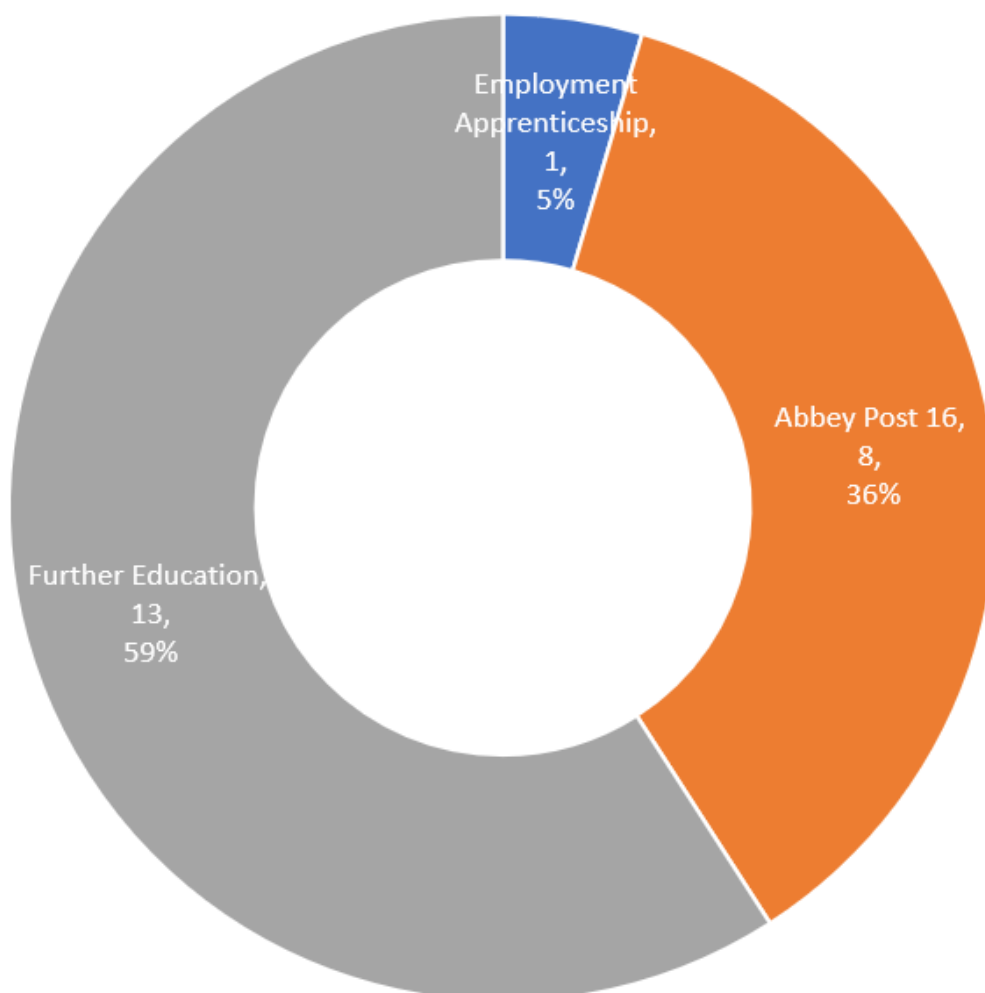

Moving Forward 2022- 23

Please find below the Moving Forward Report for Year 11 Abbey Leavers moving in to Post 16 destinations. This report identifies the destinations for cohort of 22 Year 11 students who had an official leaving date from Abbey School of July 2023. Student destinations were followed up in line with GDPR and recorded September 2023.

This report highlights:

0% students leaving Year 11 in July 2023 are reported as not in education, employment or training. (NEET).

100% of students leaving Year 11 in July 2023 are reported as having moved into further education, training or employment.

Activity Survey 2023 – Destinations.

Moving Forward 2022- 23

Please find below the Moving Forward Report for Abbey Key Stage 5 Post 16 students moving on to further destinations. This report identifies the destinations for cohort of 15 Key Stage 5 students who had an official leaving date from Abbey School of July 2023. Student destinations were followed up in line with GDPR and recorded September 2023.

This report highlights:

0% students leaving Key Stage 5 in July 2023 are reported as not in education, employment or training. (NEET).

100% of students leaving Key Stage 5 in July 2023 are reported as having moved into further education, training or employment.